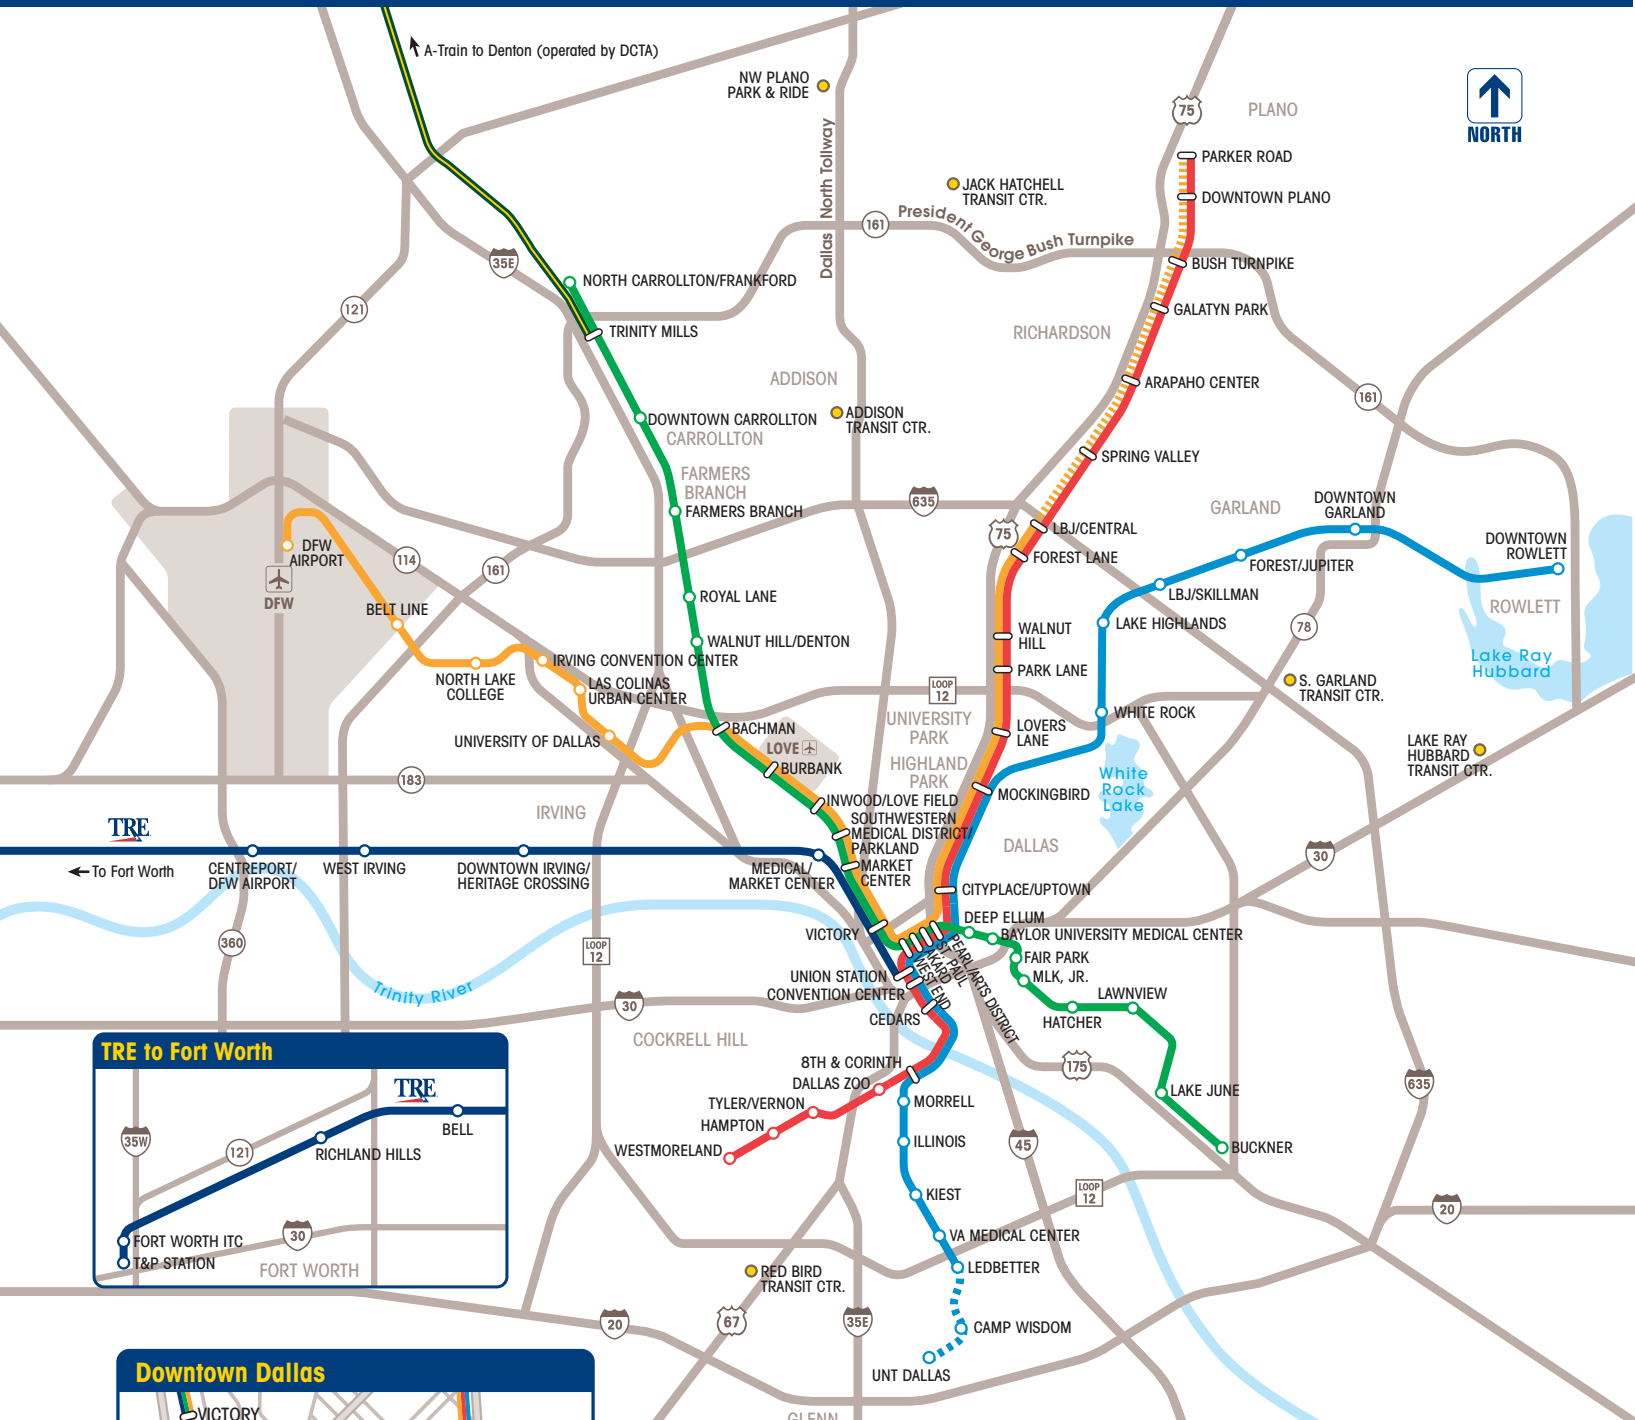

### Rail System Legend

**Currently Operating**

- DART Rail Red Line
- DART Rail Blue Line
- DART Rail Green Line
- DART Rail Orange Line
- DART Rail Orange Line (Selected Weekday Trips Rush Hour Only)
- Trinity Railway Express (TRE)
- DCTA A-train

**Under Design/Construction**

- - -○- - - DART Rail Blue Line Extension to UNT Dallas opens 2016.