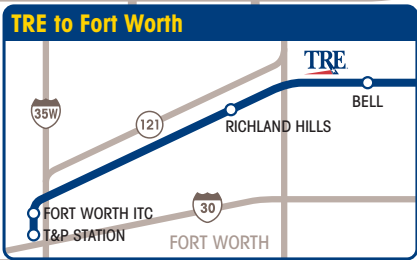

### Rail System Legend

**Currently Operating**

- DART Rail Red Line
- DART Rail Blue Line
- DART Rail Green Line
- DART Rail Orange Line
- DART Rail Orange Line (Selected Weekday Trips Rush Hour Only)
- Trinity Railway Express (TRE)
- DCTA A-train