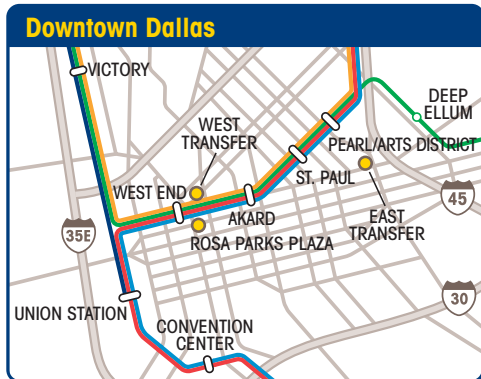

### Rail System Legend

**Currently Operating**

- DART Rail Red Line
- DART Rail Blue Line
- DART Rail Green Line
- DART Rail Orange Line
- DART Rail Orange Line (Selected Weekday Trips Rush Hour Only)
- Trinity Railway Express (TRE)
- DCTA A-train